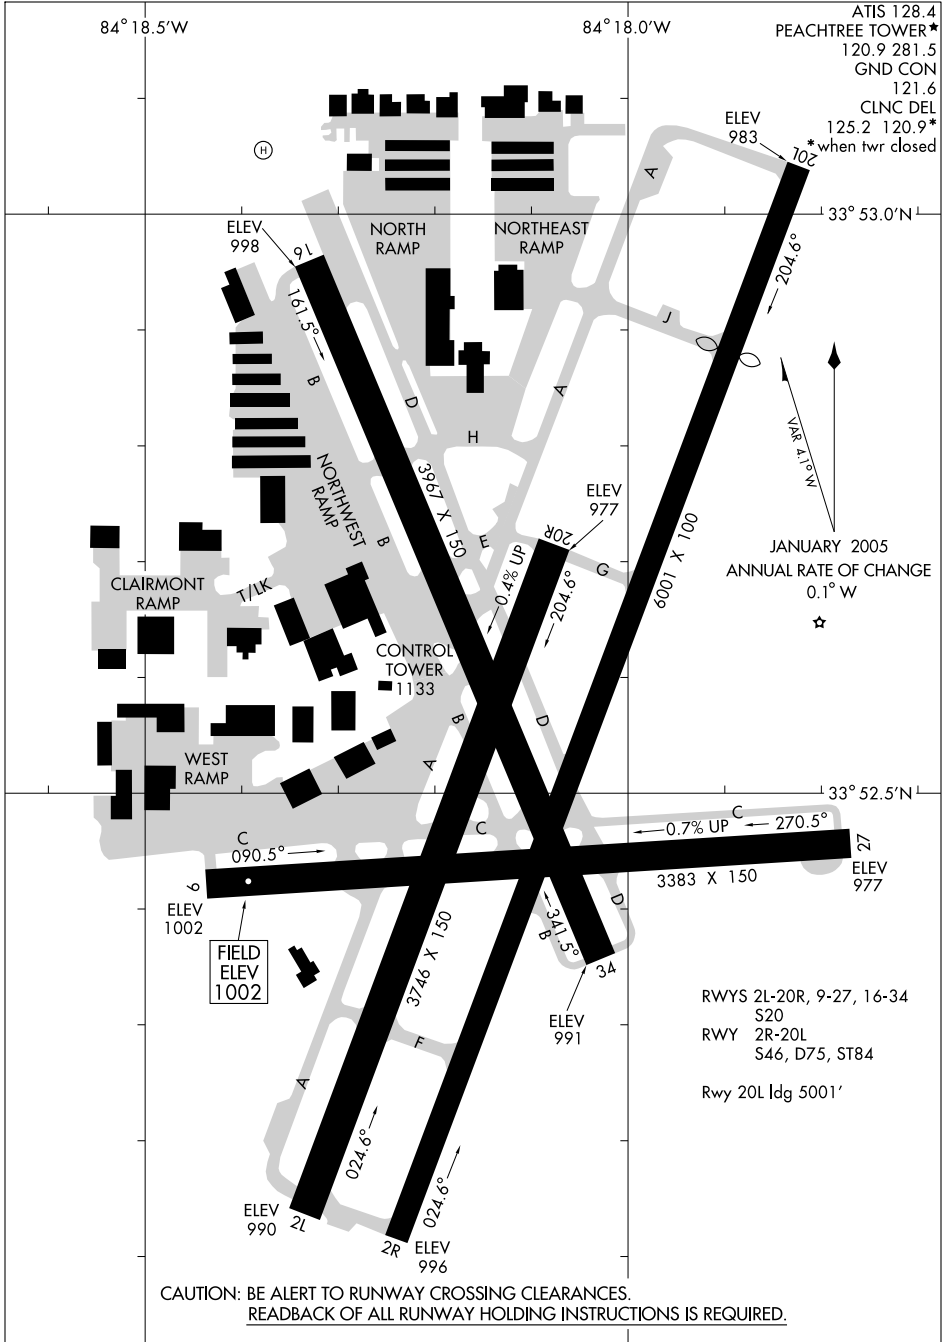

# AIRPORT DIAGRAM

AL-469 (FAA)

ATLANTA/DEKALB-PEACHTREE (PDK)  
ATLANTA, GEORGIA

SE-4, 14 FEB 2008 to 13 MAR 2008

SE-4, 14 FEB 2008 to 13 MAR 2008

# AIRPORT DIAGRAM

ATLANTA, GEORGIA  
ATLANTA/DEKALB-PEACHTREE (PDK)