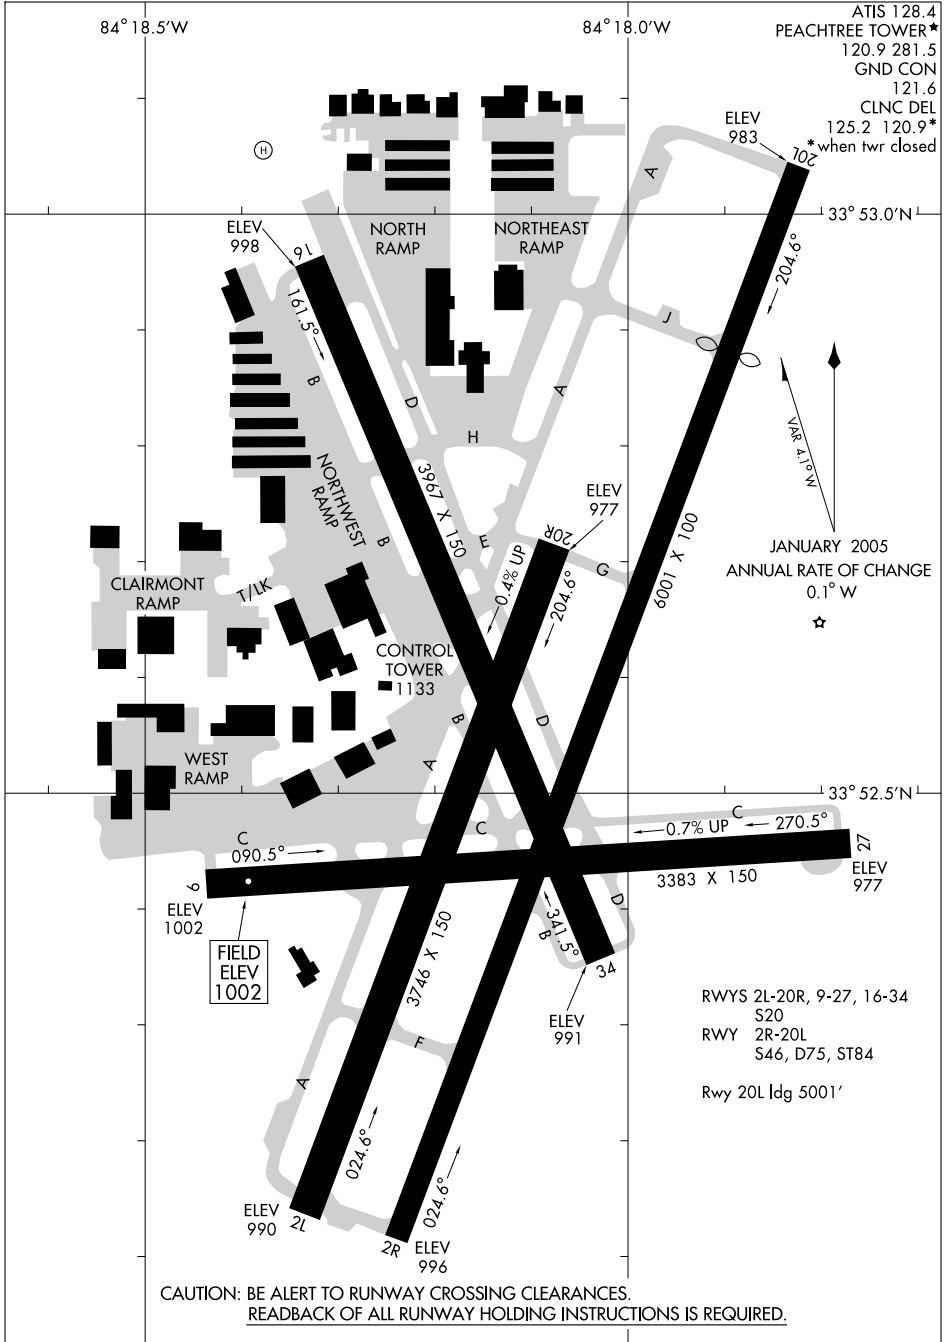

AIRPORT DIAGRAM

AL-469 (FAA)

ATLANTA/DEKALB-PEACHTREE (PDK)
ATLANTA, GEORGIA

SE-4, 14 FEB 2008 to 13 MAR 2008

SE-4, 14 FEB 2008 to 13 MAR 2008

AIRPORT DIAGRAM

ATLANTA, GEORGIA
ATLANTA/DEKALB-PEACHTREE (PDK)